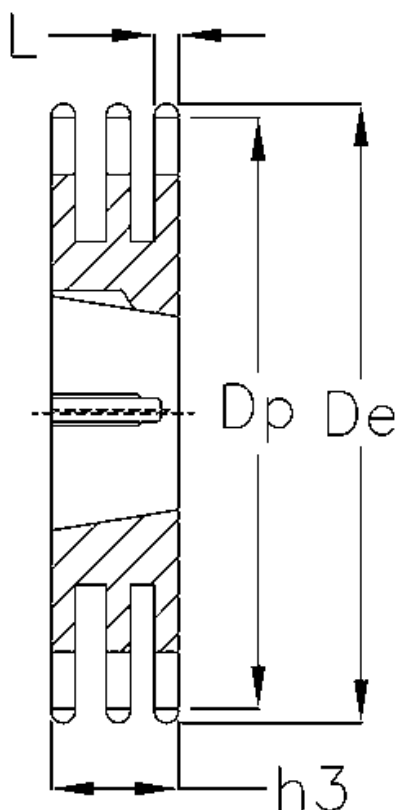

Article number: 616033005030

Description: Taperbored sprocket 08 B-3 Z=30 triplex
for bushing 2012

Measures

Bush = 2012
C = 1.3
Chain = -
Chain size = 1/2" x 5/16"
De = 126.1
Dp = 121.5
H = 34.9
h3 = 34.9

Material = Stål
Number of teeth = 30